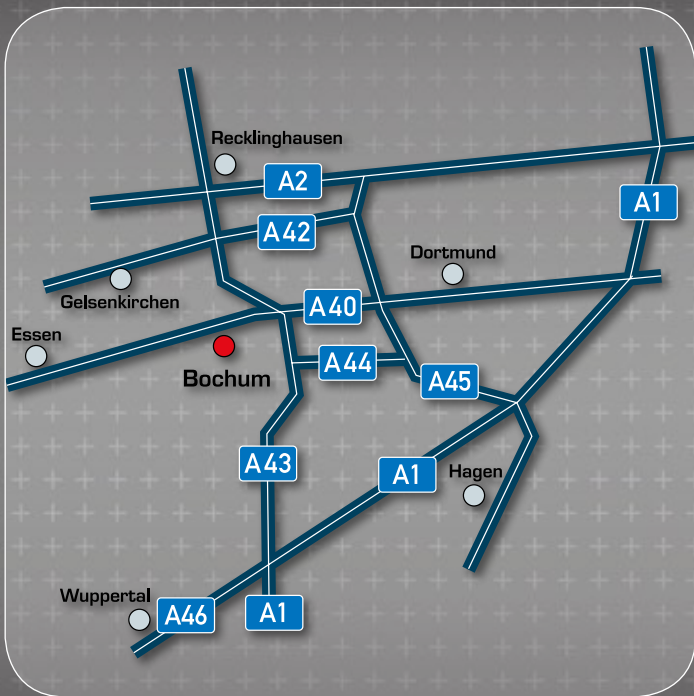

www.lasertec-showlaser.com